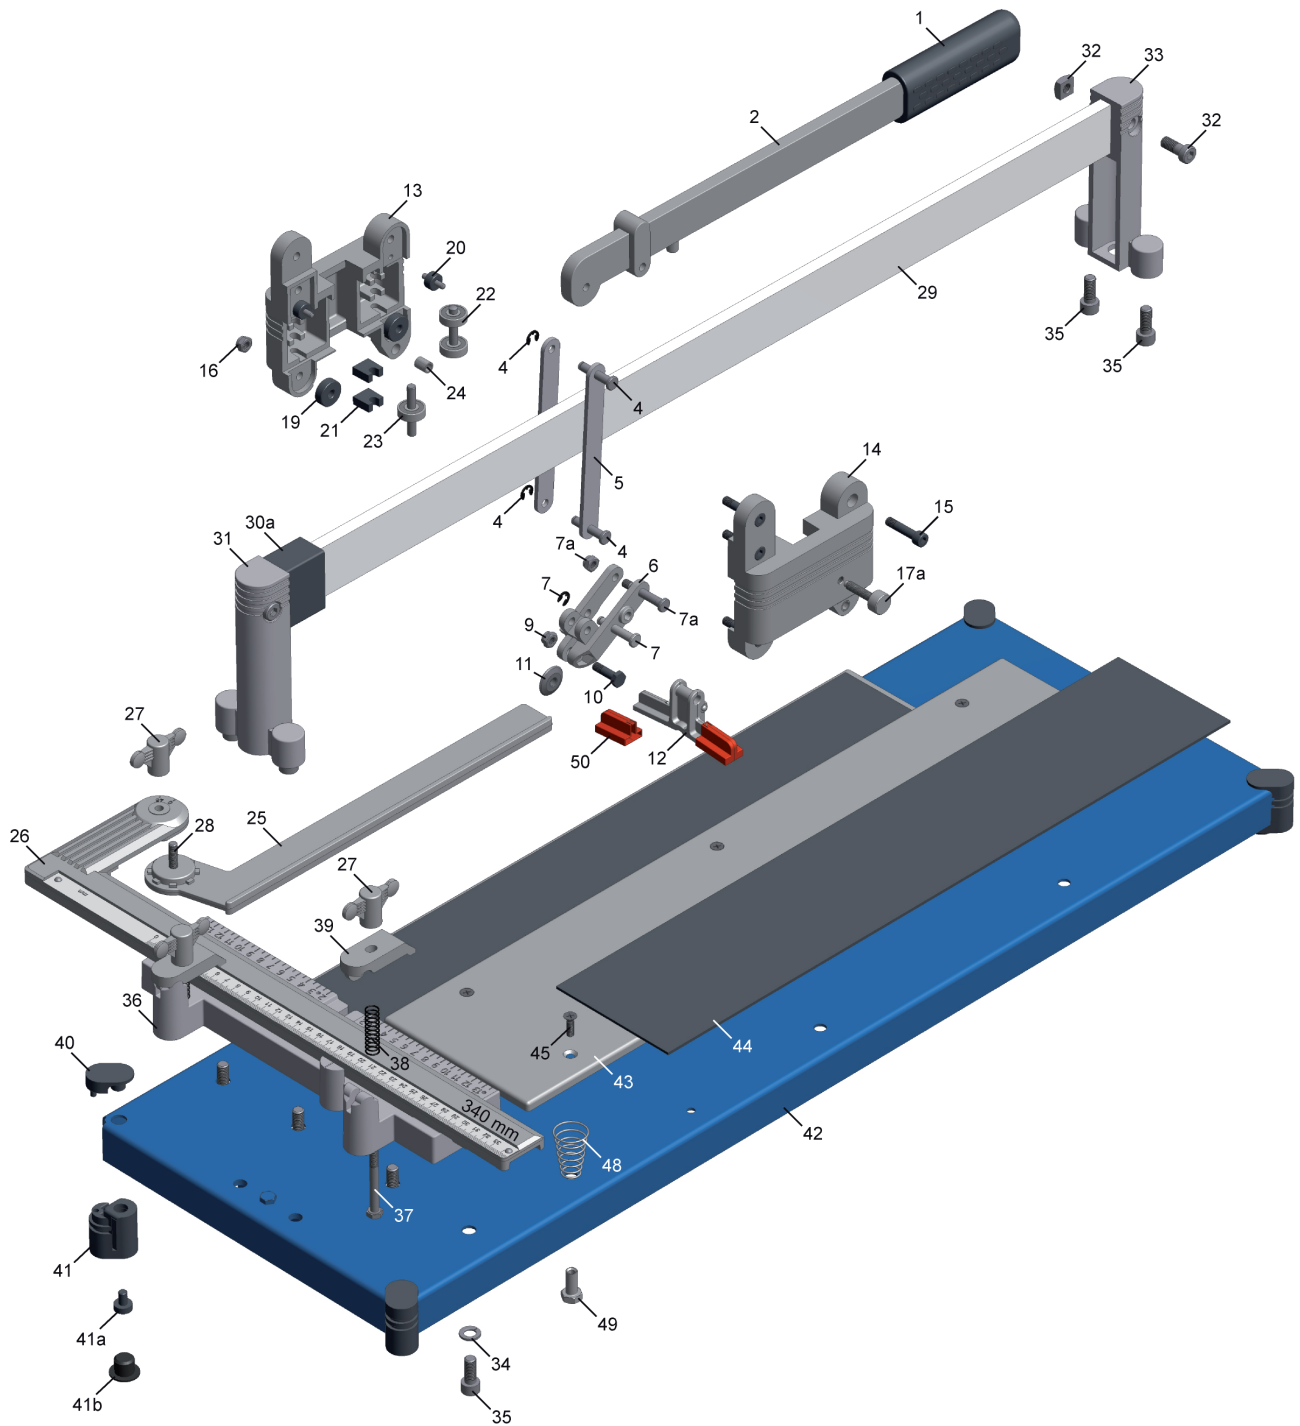

TOPLINE STANDARD 480 | 630 | 720 | 920 MM

Professionelle Fliesenschneidmaschine

Professional tile cutting machine

Technische Änderungen vorbehalten.
Technical changes are subject to alteration without notice.